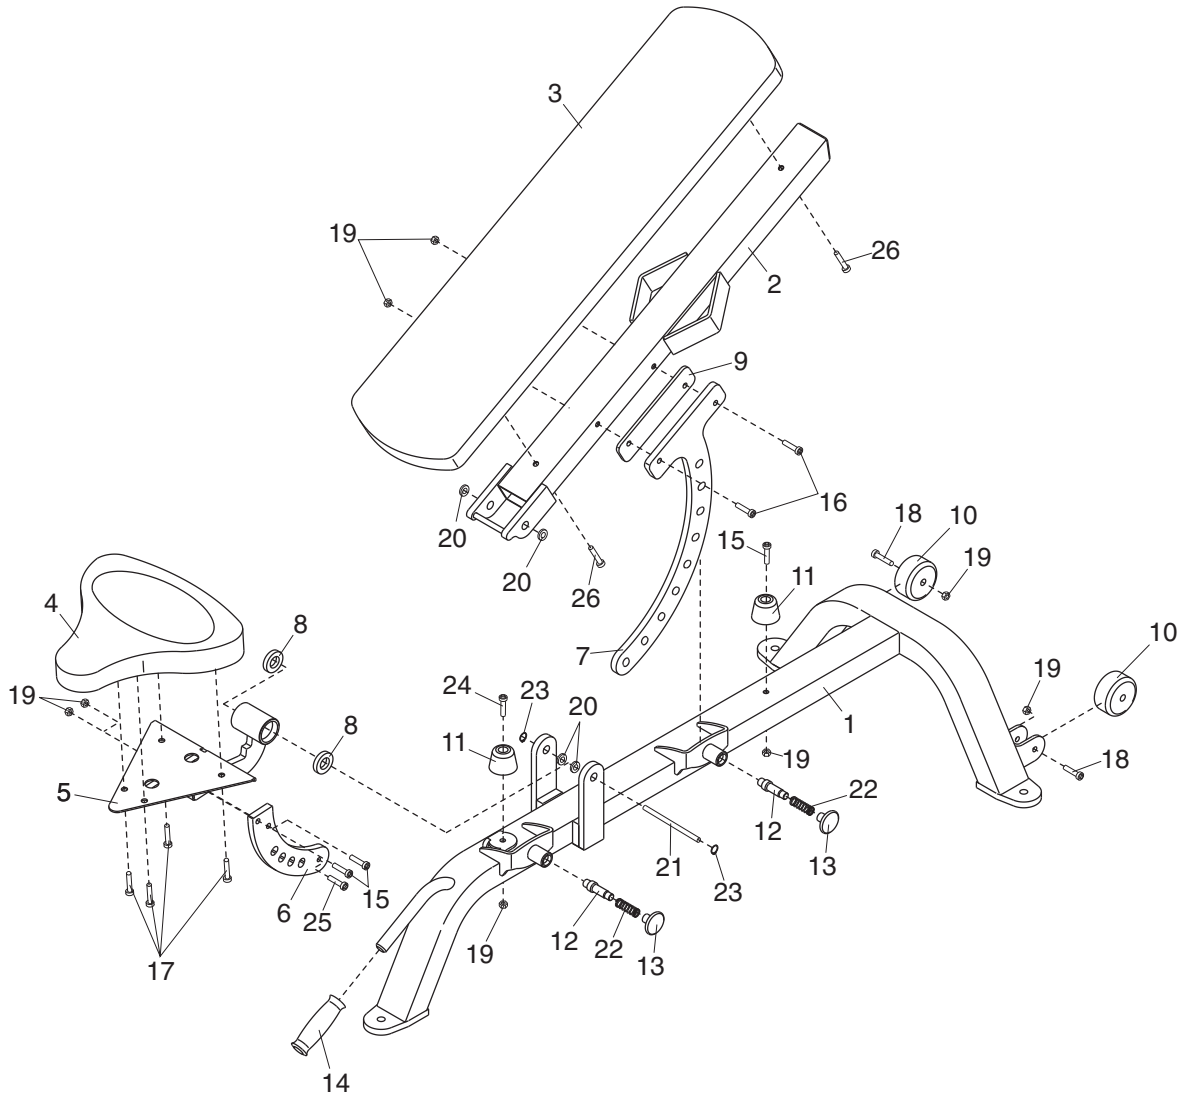

EXPLODED DRAWING—Model No. GZFW20311

R0204A

Bubble #	OEM Number	Description	
3	GZ5108-10	BACKREST	
4	GZ5108-25	SEAT	
10	GZ1112	WHEEL	
11	GZ1111	BUMPER	
12	GZ3352	ADJUSTMENT PIN	
13	GZ3350	ADJUSTMENT KNOB	
14	GZ1032-01	RUBBER GRIP	
15	GZ1014-02	3/8" X 3" BOLT	
17	GZ1014-01	3/8" X 1" NON-PATCH BOLT	
18	GZ1013-13	3/8" X 2.75" SCREW	
19	GZ1007	3/8" NYLON LOCKNUT	
22	285751	SPRING	
23	GZ1018-05	5/8" RETAINER RING	
24	GZ1014-03	3/8" X 4" BOLT	
25	GZ1013-15	3/8" X 1/2" BOLT	
26	GZ1014-02	3/8" X 3" NON-PATCH BOLT	